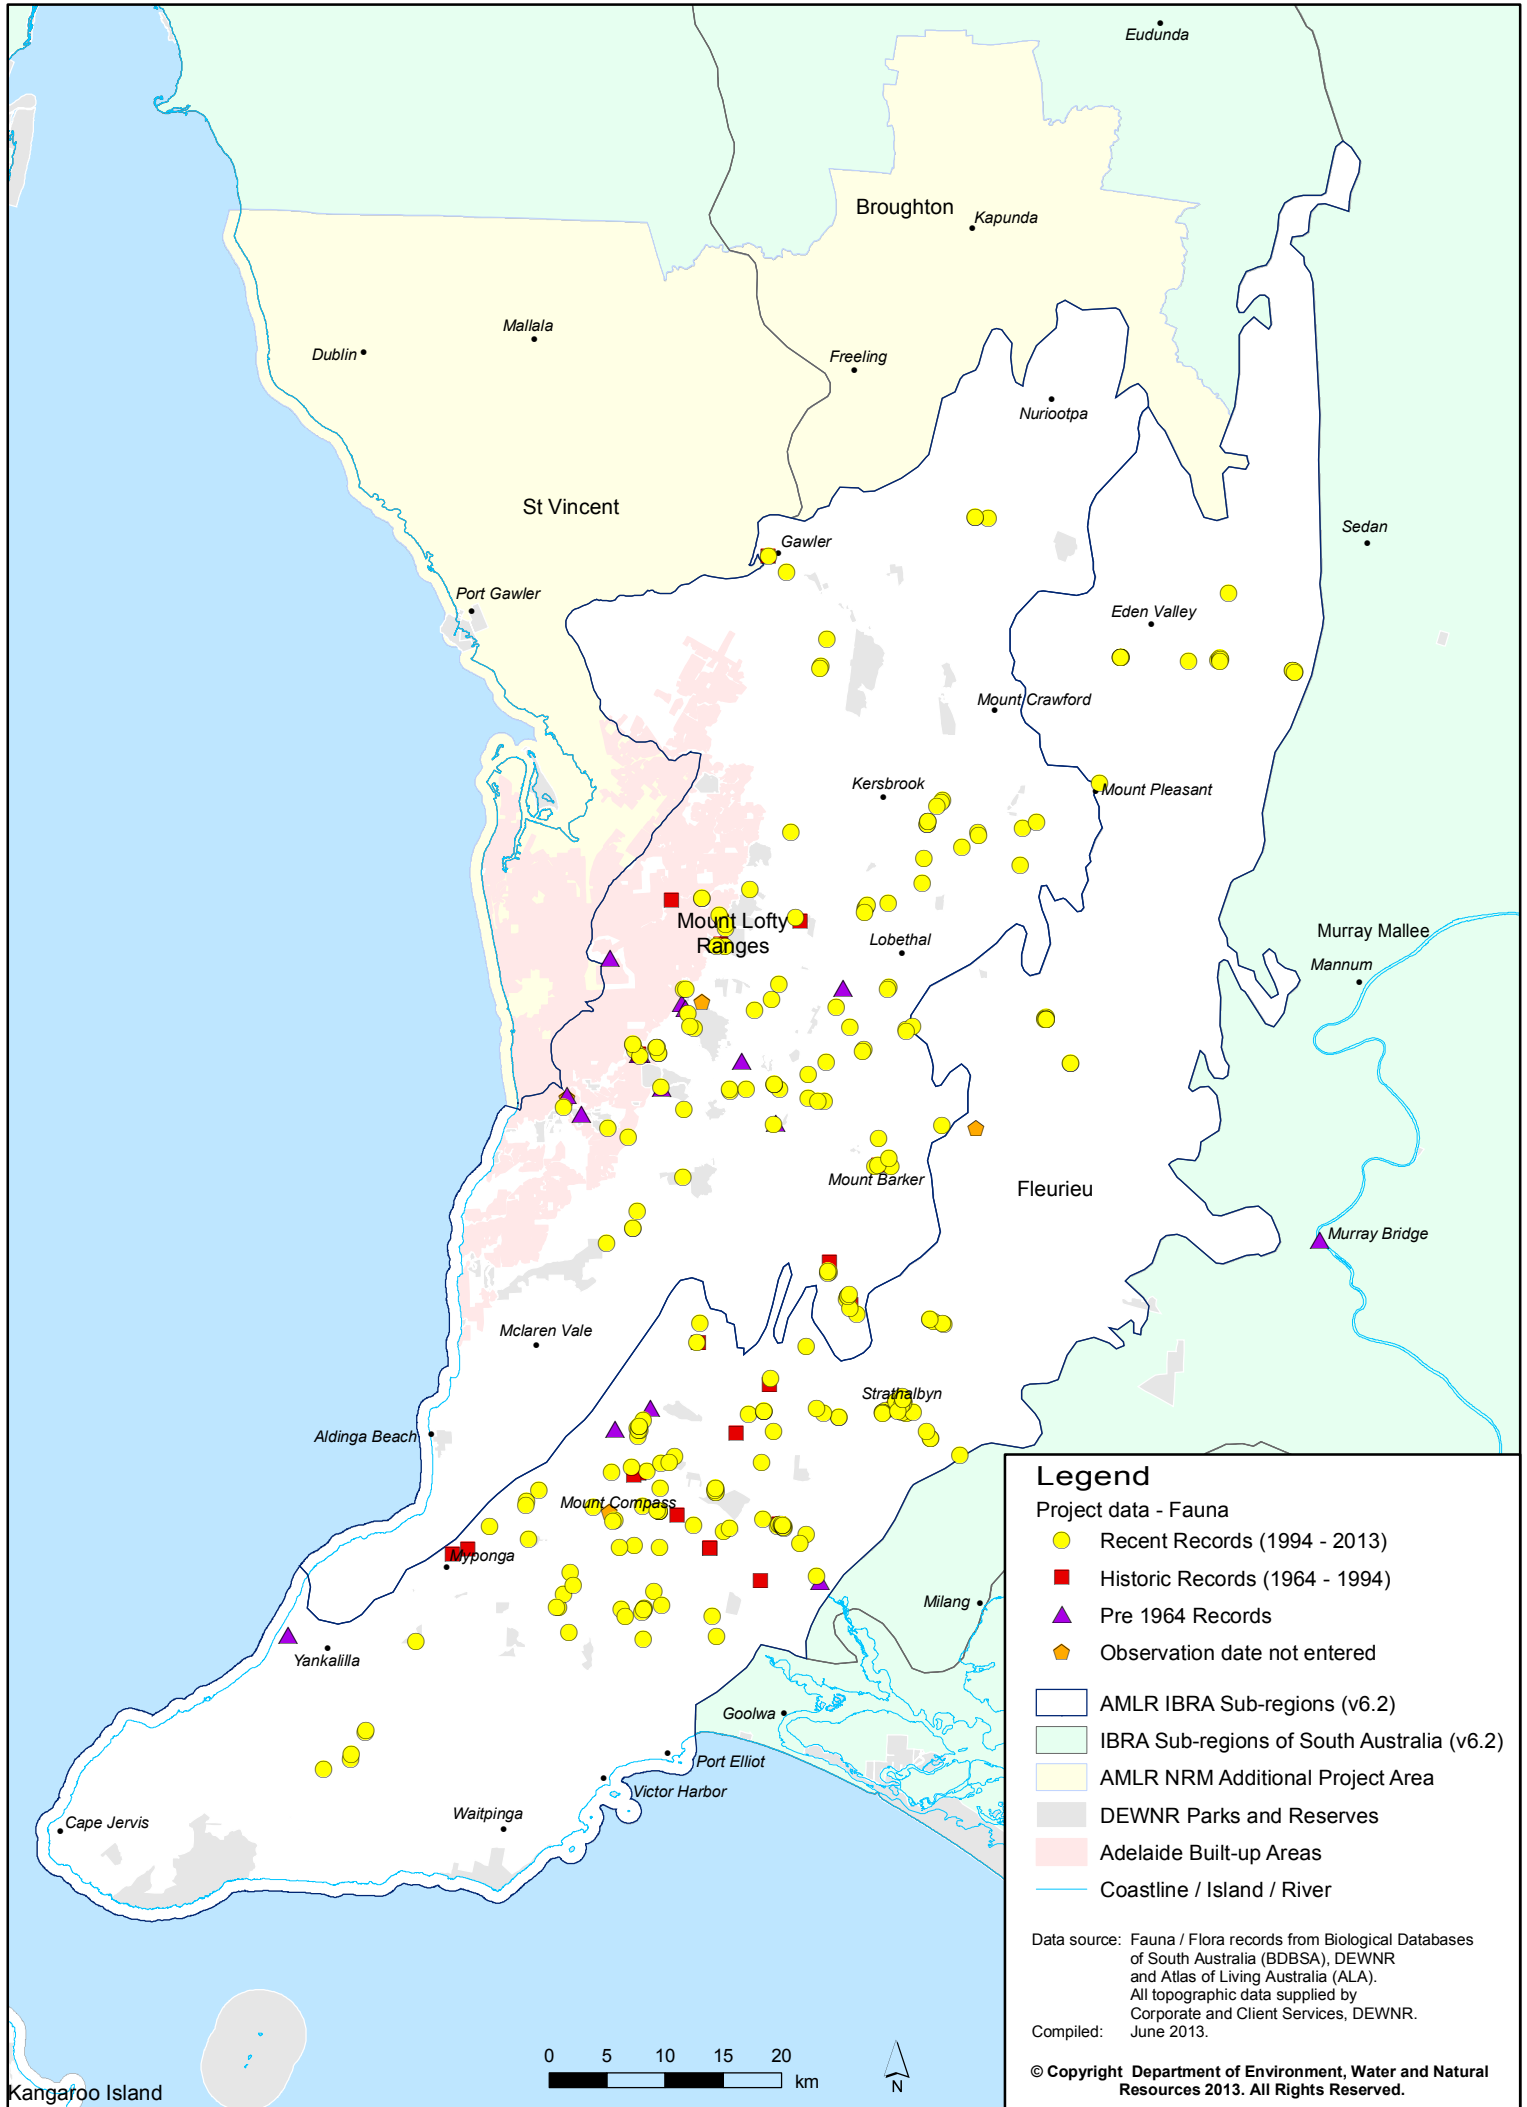

451 OSTEICHTHYES *Galaxias olidus* (Mountain Galaxias)

Legend

Project data - Fauna

- Recent Records (1994 - 2013)
- Historic Records (1964 - 1994)
- ▲ Pre 1964 Records
- ◆ Observation date not entered

AMLR IBRA Sub-regions (v6.2)
 IBRA Sub-regions of South Australia (v6.2)
 AMLR NRM Additional Project Area
 DEWNR Parks and Reserves
 Adelaide Built-up Areas
 Coastline / Island / River

Data source: Fauna / Flora records from Biological Databases of South Australia (BDBSA), DEWNR and Atlas of Living Australia (ALA). All topographic data supplied by Corporate and Client Services, DEWNR.