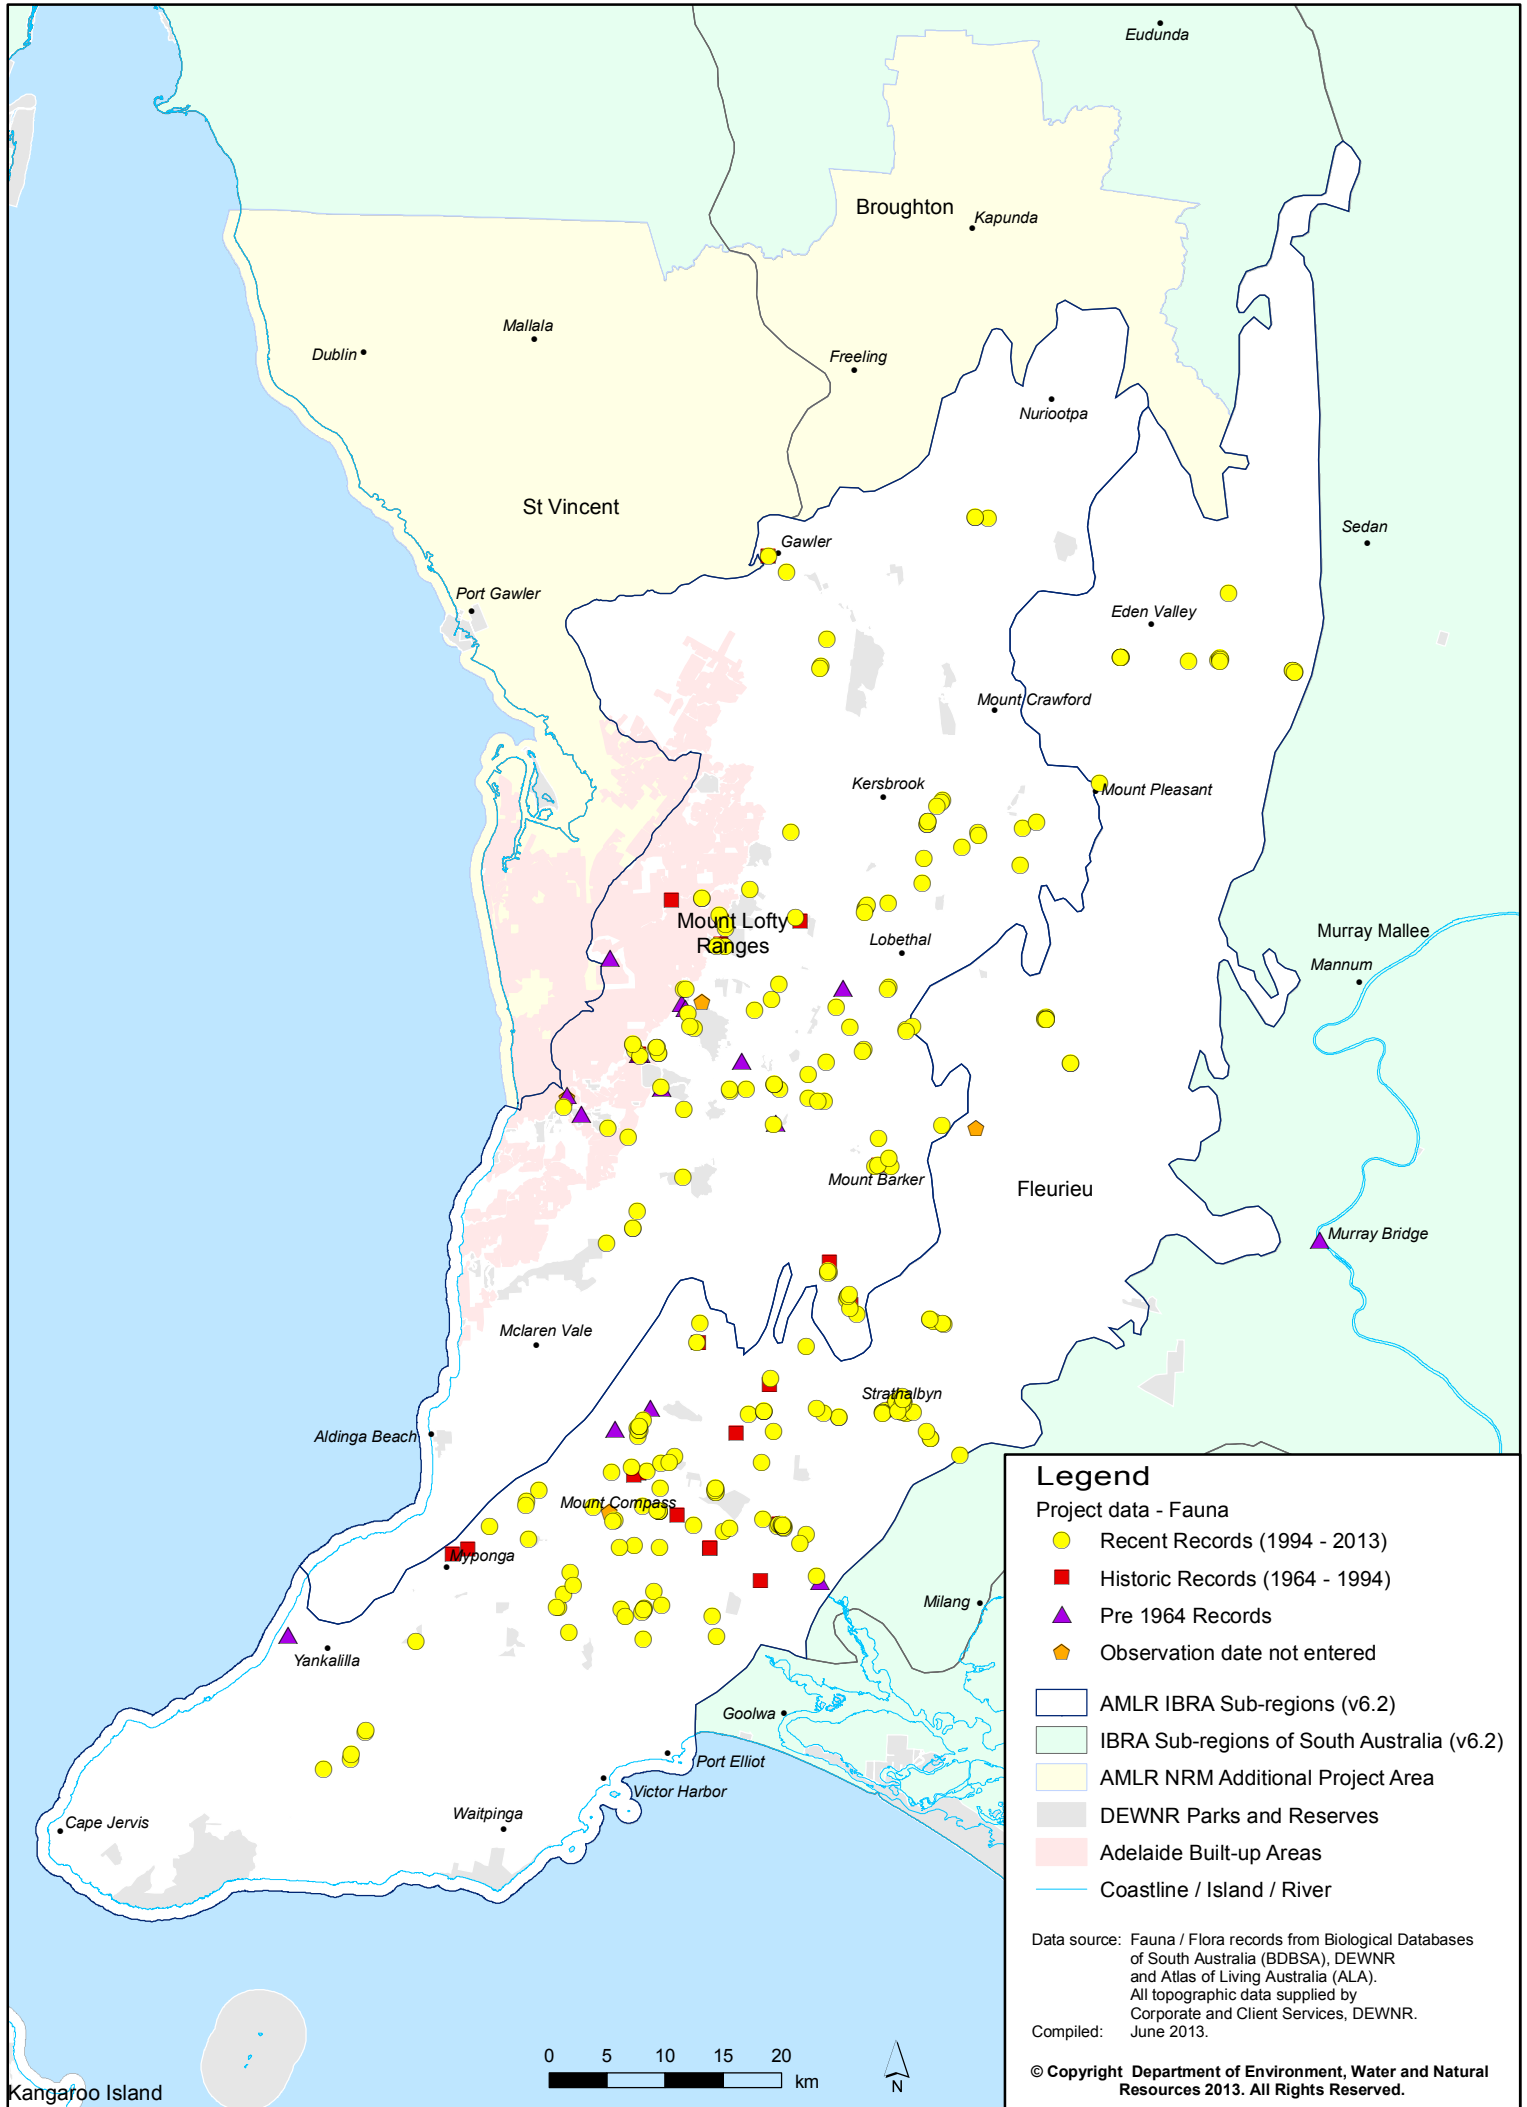

451 OSTEICHTHYES *Galaxias olidus* (Mountain Galaxias)

Legend

Project data - Fauna

- Recent Records (1994 - 2013)
- Historic Records (1964 - 1994)
- ▲ Pre 1964 Records
- ◆ Observation date not entered

AMLR IBRA Sub-regions (v6.2)
 IBRA Sub-regions of South Australia (v6.2)
 AMLR NRM Additional Project Area
 DEWNR Parks and Reserves
 Adelaide Built-up Areas
 Coastline / Island / River

Data source: Fauna / Flora records from Biological Databases of South Australia (BDBSA), DEWNR and Atlas of Living Australia (ALA). All topographic data supplied by Corporate and Client Services, DEWNR.

Compiled: June 2013.

© Copyright Department of Environment, Water and Natural Resources 2013. All Rights Reserved.

Kangaroo Island